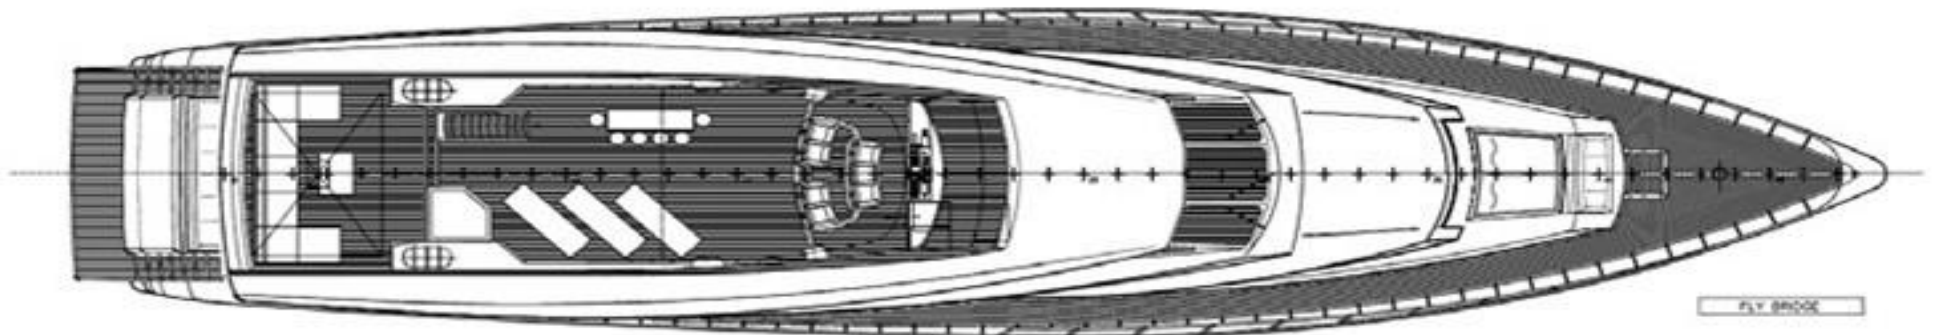

PUNTA L	T
CALADO MAXIMO CASCO	D1
CALADO OPERATIVO	D2