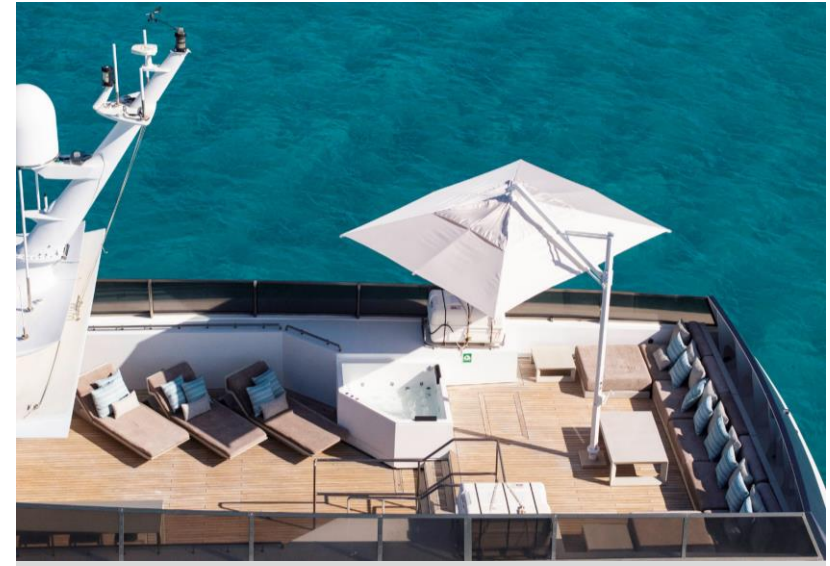

PRIVATE CHARTERS
IBIZA - FORMENTERA

www.yachtsandboatsibiza.com

PLATINUM

PUNTA L	T
CALADO MAXIMO CASCO	D1
CALADO OPERATIVO	D2

FURNISHING

- A/C
- TV / DVD / USB
- Flaps
- GPS
- VHF
- Audio system
- Hot water
- Foredeck Seating Area
- Interior dinning table
- Exterior dinning table
- Front & Stern sun beds
- Flybridge
- Jacuzzi
- Solarium
- Hydraulic Ladder
- **Stabilizer: Gyroscopic**

ACCOMODATIONS

- 5 Cabins (1 King, 1 Queen, 2 Twins & Studio)
- 5 Bathrooms.

INCLUDED

- Towels
- Beverage
- Snacks

EXTRAS

- Tender Jet Williams
- Water ski
- Jet ski *(On request)*
- 2 x Sea Bob
- Donut
- 2 x Paddle boards
- Snorkeling