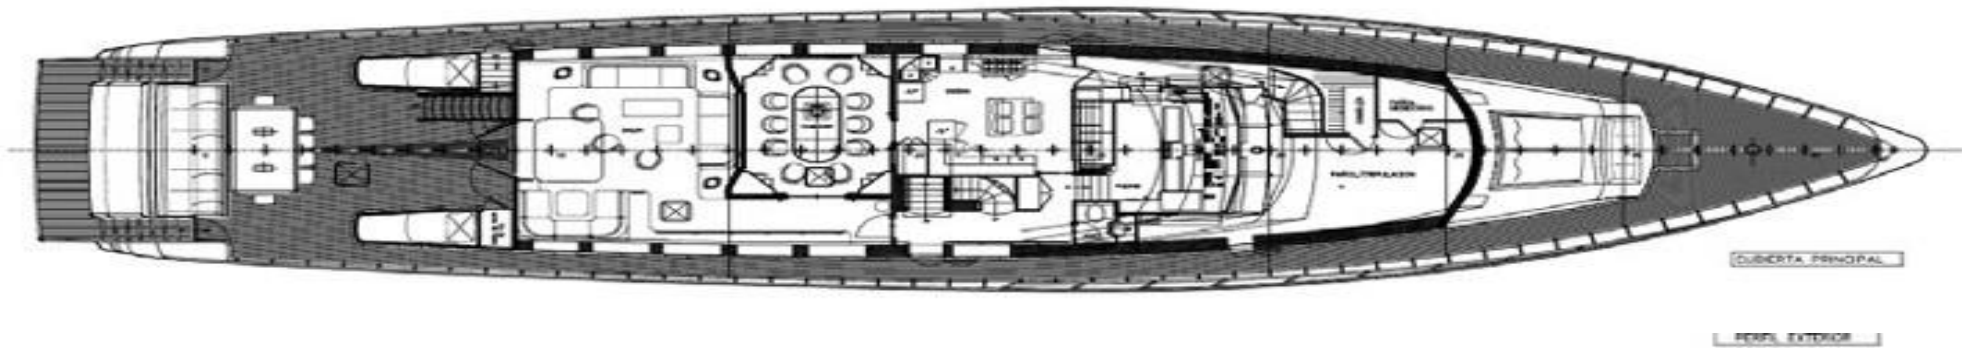

PUNTA L	T
CALADO MAXIMO CASCO	D1
CALADO OPERATIVO	D2